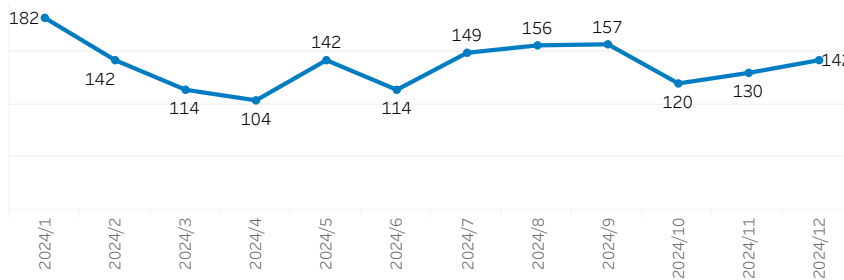

Crimes Against Person
1,380

Crimes Against Property
14

Crimes Against Society
176

Crimes Against Other

Offenses Over Time

Date Level: Month

Year Over Year Comparison

Previous Period 1/1/23 - 12/31/23	Current Period 1/1/24 - 12/31/24	Year Over Year Percent Change
1,974	1,652	16%

Offense Description

Click to use as filter

Premise Type

Click to use as filter

Time of Day

Hover for more detail

	Morning	Afternoon	Night
Sunday	58	78	110
Monday	57	76	90
Tuesday	77	81	84
Wednesday	58	82	66
Thursday	77	96	87
Friday	68	88	81
Saturday	57	77	104