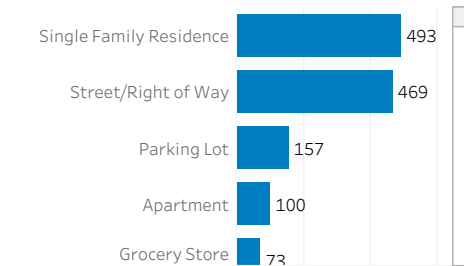

Crimes Against Person
1,380

Crimes Against Property
14

Crimes Against Society
176

Crimes Against Other

Offenses Over Time

Date Level: Month

Year Over Year Comparison

Previous Period 1/1/23 - 12/31/23	Current Period 1/1/24 - 12/31/24	Year Over Year Percent Change
1,974	1,652	16%

Offense Description

Click to use as filter

Premise Type

Click to use as filter

Time of Day

Hover for more detail

	Morning	Afternoon	Night
Sunday	58	78	110
Monday	57	76	90
Tuesday	77	81	84
Wednesday	58	82	66
Thursday	77	96	87
Friday	68	88	81
Saturday	57	77	104