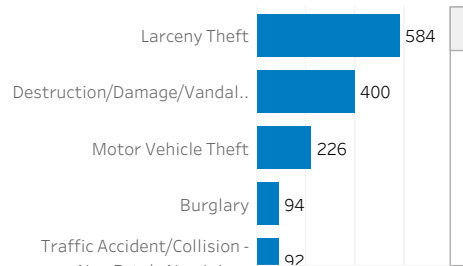

Select Map Layer
Neighborhood Council District

Offenses by Neighborhood Council District

Click to use as filter

To search by address, click here

Total Offenses
1,652

Hate Bias Offenses
3

Gang Related Offenses
82

Crimes Against Person
1,380

Crimes Against Property
14

Crimes Against Society
176

Crimes Against Other

Offenses Over Time

Date Level: Month

Year Over Year Comparison

Previous Period 1/1/23 - 12/31/23	Current Period 1/1/24 - 12/31/24	Year Over Year Percent Change
1,974	1,652	16%

Offense Description

Click to use as filter

Premise Type

Click to use as filter

Time of Day

Hover for more detail

	Morning	Afternoon	Night
Sunday	58	78	110
Monday	57	76	90
Tuesday	77	81	84
Wednesday	58	82	66
Thursday	77	96	87
Friday	68	88	81
Saturday	57	77	104